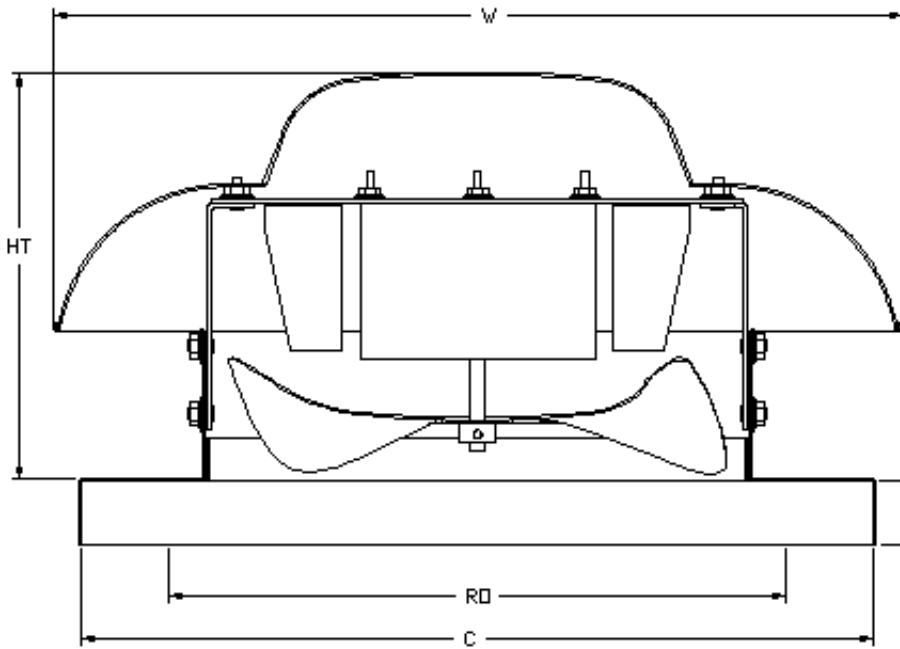

DMUAFA SERIES ECONOMY MAKE-UP AIR UNITS