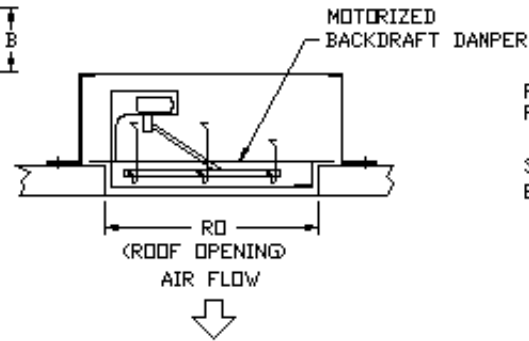

DMUAFA SERIES ECONOMY MAKE-UP AIR UNITS

FEATURES:

- ROOF MOUNTED FANS
- THERMAL OVERLOAD PROTECTION
- STANDARD BIRD SCREEN
- SAFETY DISCONNECT

OPTIONS:

- HINGED FAN
- PITCHED CURB
- INSULATED CURB
- MOTORIZED BACKDRAFT DAMPER

BACKDRAFT DAMPER INSTALLATION

PITCHED CURBS ARE AVAILABLE FOR PITCHED ROOFS.

SPECIFY PITCH:  
EXAMPLE: 7/12 PITCH = 30° SLOPE

DMUAFA ECONOMY MAKE-UP AIR UNITS DIMENSIONAL DATA

FAN MODEL	HT	W	B	C	RD	WEIGHT LB
DMUA14FA	12 5/8	27 5/16	2	21	16	45
DMUA18FA	14 3/8	33 9/16	2	26	20	67

CURB DIMENSIONAL DATA

FAN MODEL	D	E
DMUA14FA	19 1/2	12
DMUA18FA	24 1/2	12