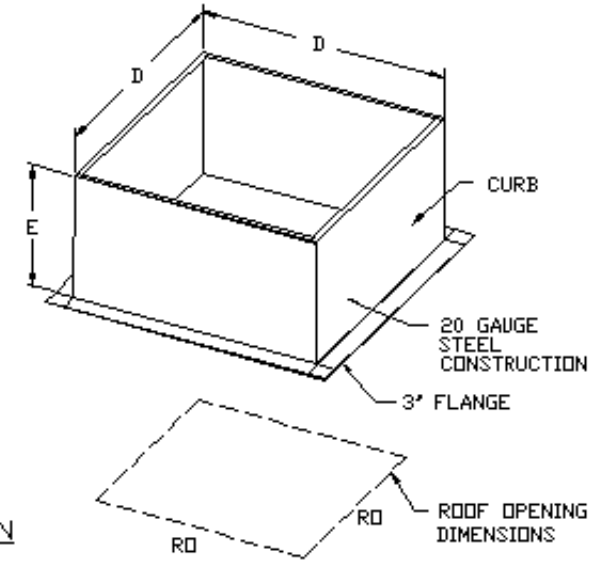

DMUAFA SERIES ECONOMY MAKE-UP AIR UNITS

FEATURES:

- ROOF MOUNTED FANS
- THERMAL OVERLOAD PROTECTION
- STANDARD BIRD SCREEN
- SAFETY DISCONNECT

OPTIONS:

- HINGED FAN
- PITCHED CURB
- INSULATED CURB
- MOTORIZED BACKDRAFT DAMPER

CURB DIMENSIONAL DATA

FAN MODEL	D	E
DMUA14FA	19 1/2	12
DMUA18FA	24 1/2	12