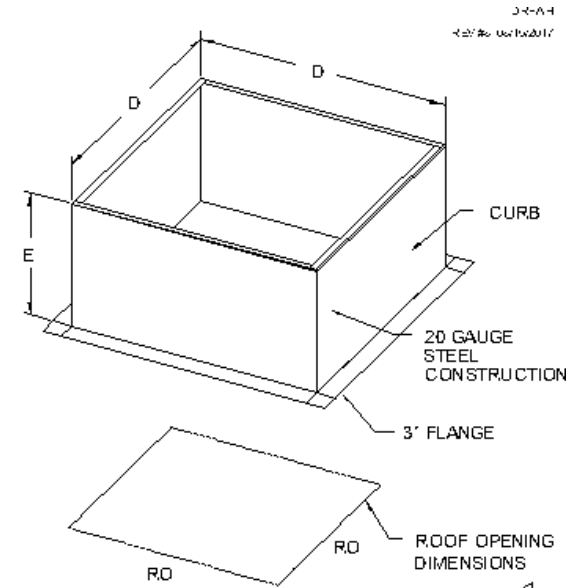

PITCHED CURBS ARE AVAILABLE FOR PITCHED ROOFS.

SPECIFY PITCH:
EXAMPLE: 7/12 PITCH = 30° SLOPE

DRHFA DIRECT DRIVE CENTRIFUGAL RADIAL EXHAUST FANS DIMENSIONAL DATA

FAN MODEL	HT	W	B	C	R	RO	WEIGHT LB
DR10HFA	14 1/2	20 3/4	2	19	8 1/8	13	30
DR12HFA	16 1/4	23 3/4	2	19	10 5/8	13	35
DR25HFA	19 1/8	26 1/4	2	21	12 1/8	16	45
DR30HFA	19 1/8	26 1/4	2	21	12 1/8	16	45
DR33HFA	19 1/8	26 1/4	2	21	12 1/8	16	45
DR50HFA	21 3/4	29 3/4	2	21	13 1/4	16	50
DR75HFA	23 3/8	33 1/4	2	24 3/4	14 7/8	20	60
DR85HFA	23 3/8	33 1/4	2	24 3/4	14 7/8	20	60
DR180HFA	32 3/4	38 15/16	2	28	16 1/2	24	190
DR200HFA	32 1/4	38 15/16	2	28	18	24	195
DR240HFA	37 1/4	43 7/16	2	33	23 7/8	28	215
DR300HFA	44	52 13/16	2	40	24	36	380
DR360HFA	49 9/16	63 5/16	2	44	25 1/4	40	470