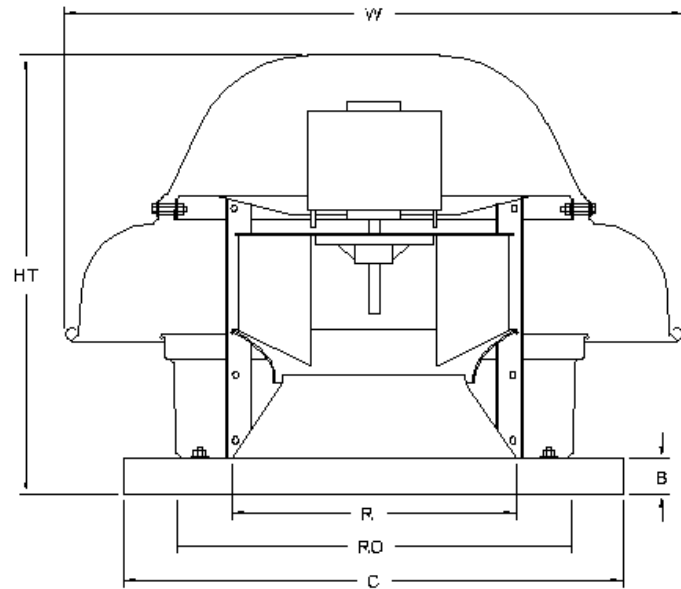

DRHFA SERIES RADIAL EXHAUST FANS

FEATURES:

- DIRECT DRIVE CONSTRUCTION (NO BELTS/ PULLEYS)
- ROOF MOUNTED FANS
- UL705
- SAFETY DISCONNECT
- STANDARD BIRD SCREEN
- SPEED CONTROL

OPTIONS:

- BACKDRAFT DAMPER
- HINGED FAN
- PITCHED CURB
- INSULATED CURB