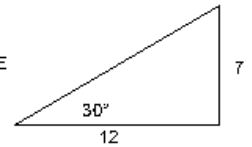

PITCHED CURBS ARE AVAILABLE FOR PITCHED ROOFS.

SPECIFY PITCH:
EXAMPLE: 7/12 PITCH = 30° SLOPE

DRHFA DIRECT DRIVE CENTRIFUGAL RADIAL EXHAUST FANS DIMENSIONAL DATA

FAN MODEL	HT	W	B	C	R	RO	WEIGHT LB
DR10HFA	14 1/2	20 3/4	2	19	8 1/8	13	30
DR12HFA	16 1/4	23 3/4	2	19	10 5/8	13	35
DR25HFA	19 1/8	26 1/4	2	21	12 1/8	16	45
DR30HFA	19 1/8	26 1/4	2	21	12 1/8	16	45
DR33HFA	19 1/8	26 1/4	2	21	12 1/8	16	45
DR50HFA	21 3/4	29 3/4	2	21	13 1/4	16	50
DR75HFA	23 3/8	33 1/4	2	24 3/4	14 7/8	20	60
DR85HFA	23 3/8	33 1/4	2	24 3/4	14 7/8	20	60
DR180HFA	32 3/4	38 15/16	2	28	16 1/2	24	190
DR200HFA	32 1/4	38 15/16	2	28	18	24	195
DR240HFA	37 1/4	43 7/16	2	33	23 7/8	28	215
DR300HFA	44	52 13/16	2	40	24	36	380
DR360HFA	49 9/16	63 5/16	2	44	25 1/4	40	470