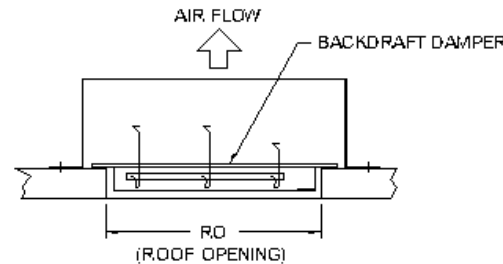

BACKDRAFT DAMPER INSTALLATION

CURB DIMENSIONAL DATA

FAN MODEL	D	E
DR10HFA	17 1/2	12
DR12HFA	17 1/2	12
DR25HFA	19 1/2	12
DR30HFA	19 1/2	12
DR33HFA	19 1/2	12
DR50HFA	19 1/2	12
DR75HFA	23	12
DR85HFA	23	12
DR180HFA	26 1/2	12
DR200HFA	26 1/2	12
DR240HFA	31 1/2	12
DR300HFA	38 1/2	12
DR360HFA	42 1/2	12